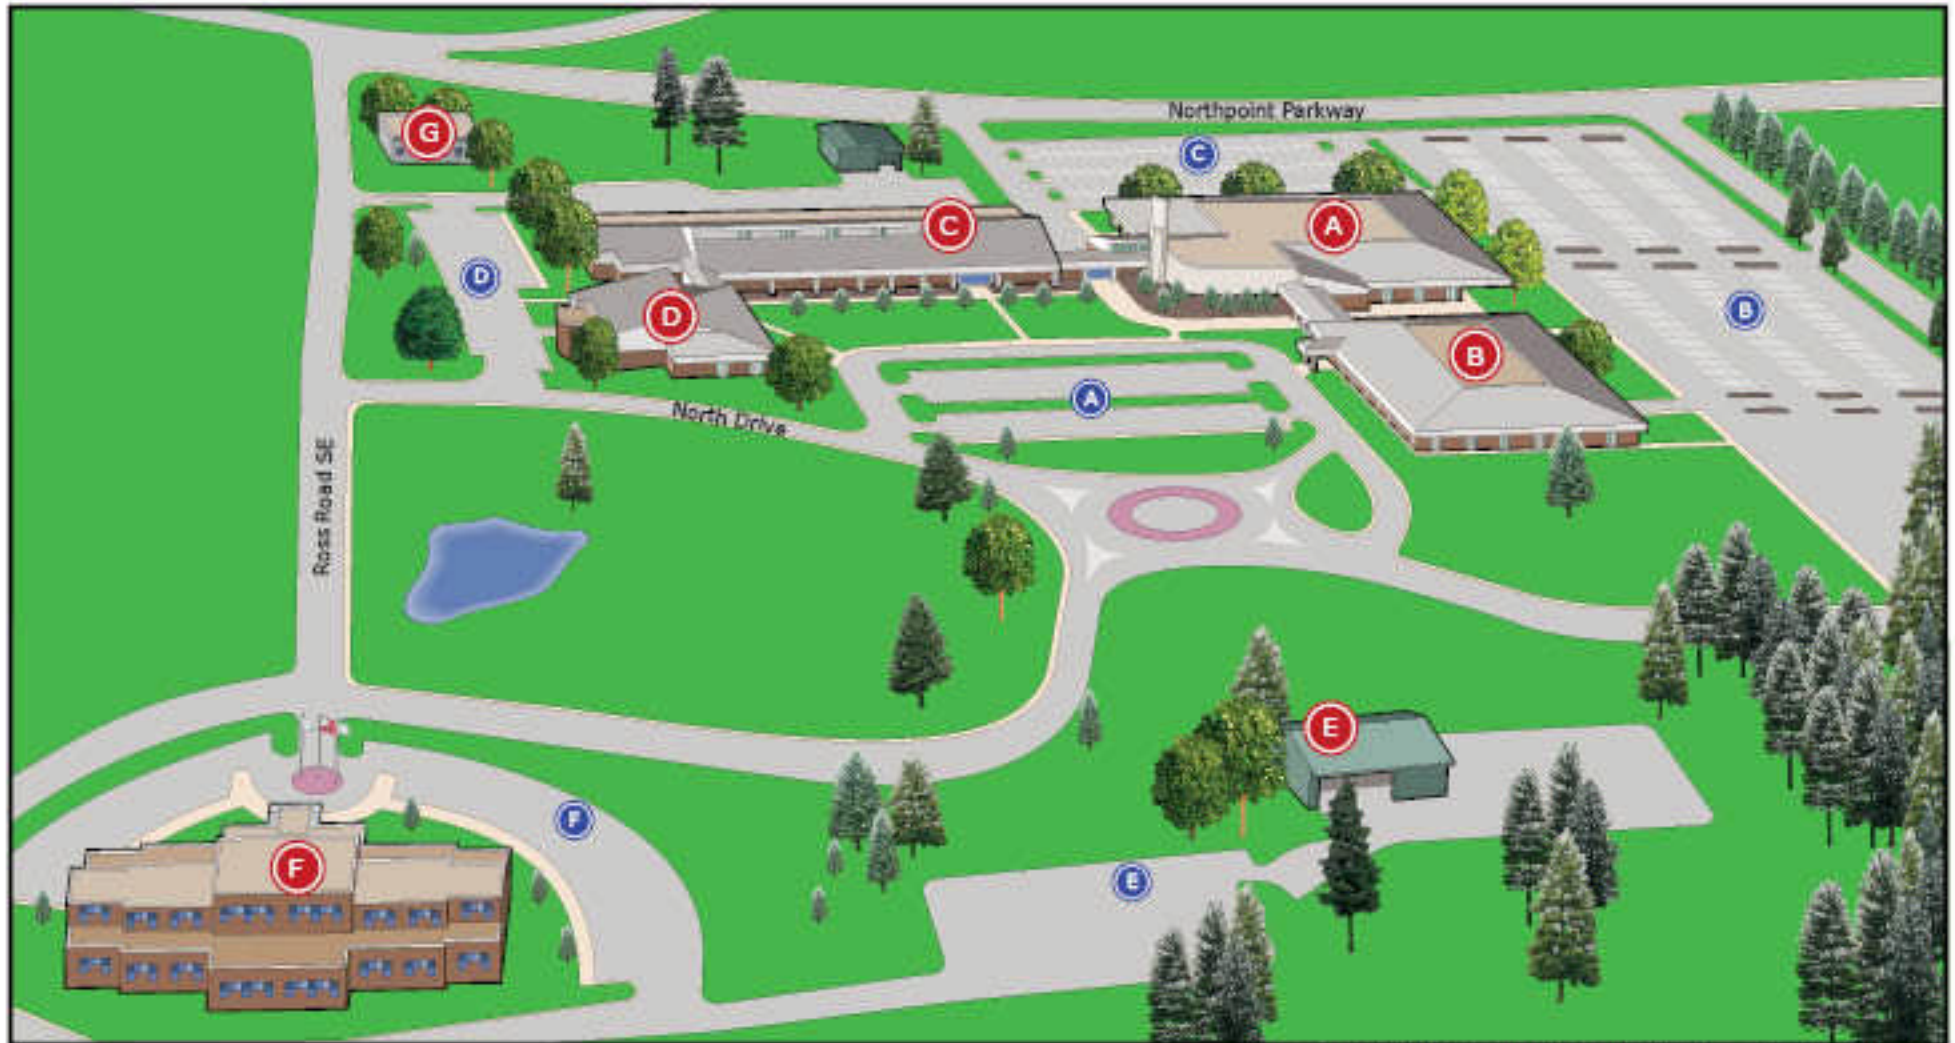

North Metro Campus

Produced and Last Updated for Chattahoochee Technical College by mapinformation LLC, June 2010

Building Directory

- A. Business Administration Building
- B. Technical Building
- C. Industrial Building
- D. Economic Development Building
- E. Horticulture Building
- F. Health Education Center
- G. Adult Education Building

● Parking Areas

5198 Ross Road
Acworth, Georgia 30102
770-975-4000

www.ChattahoocheeTech.edu